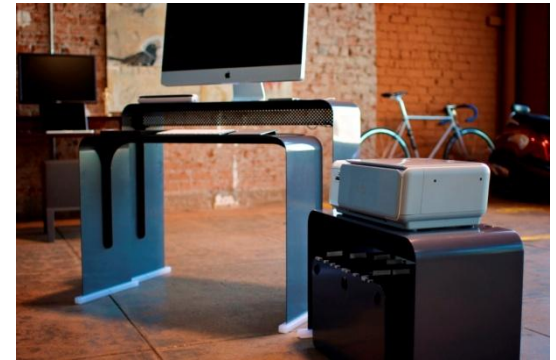

Cable POP!

OneLessDesk

Comprised of OneLessDesk, OneLessStand, and OneLessfile, this minimalist office suite delivers a surprising level of comfort, functionality, and style. Heavy-duty, fully welded, steel construction.