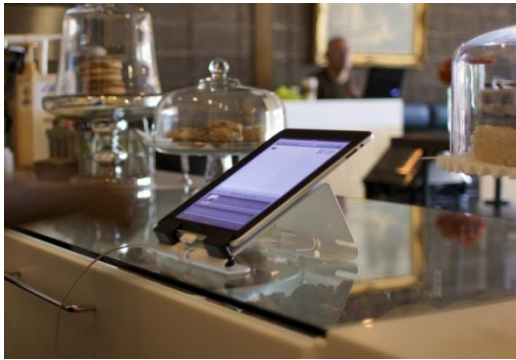

## @ Rest for iPad

Built from precisely cut steel with a beautiful, durable powdercoat finish, @Rest for iPad supports your iPad in portrait or landscape orientation at angles ideal for the side table or countertop.